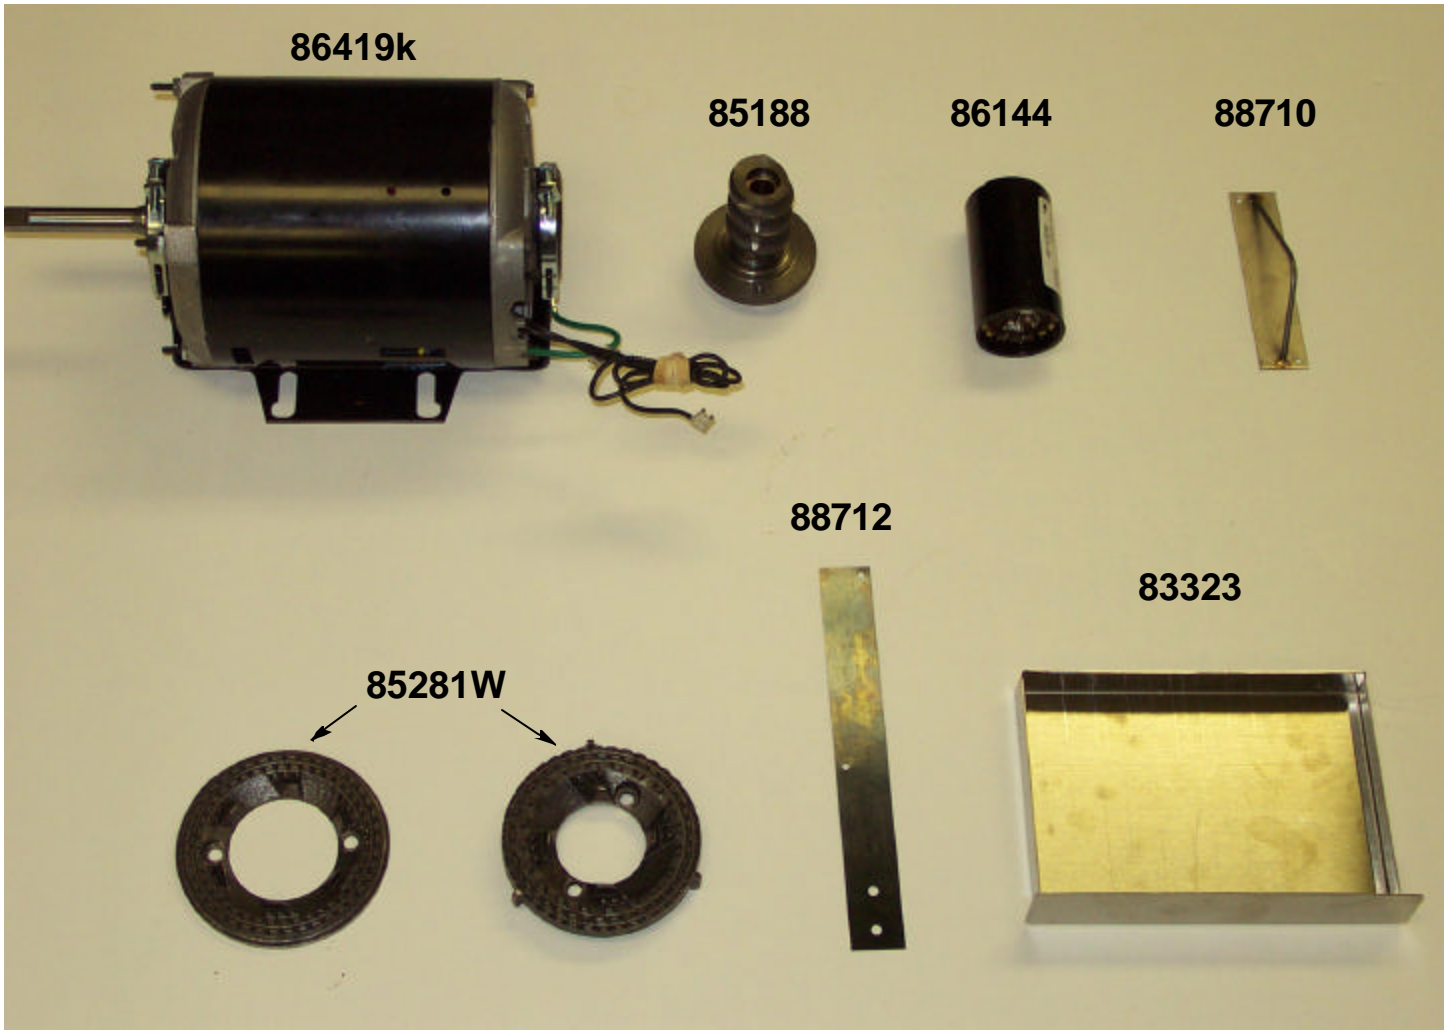

Retail Grinders

Part #	Description	Models Used On
83323	Tidy Tray Drawer	All
85188	Feedworm	All
85281W	Burr Set	All
86144	Capacitor	All
86419k	1/2 Hp Motor	All
88710	Actuator, Bag Switch	875
88712	Spring, Bag Switch	875