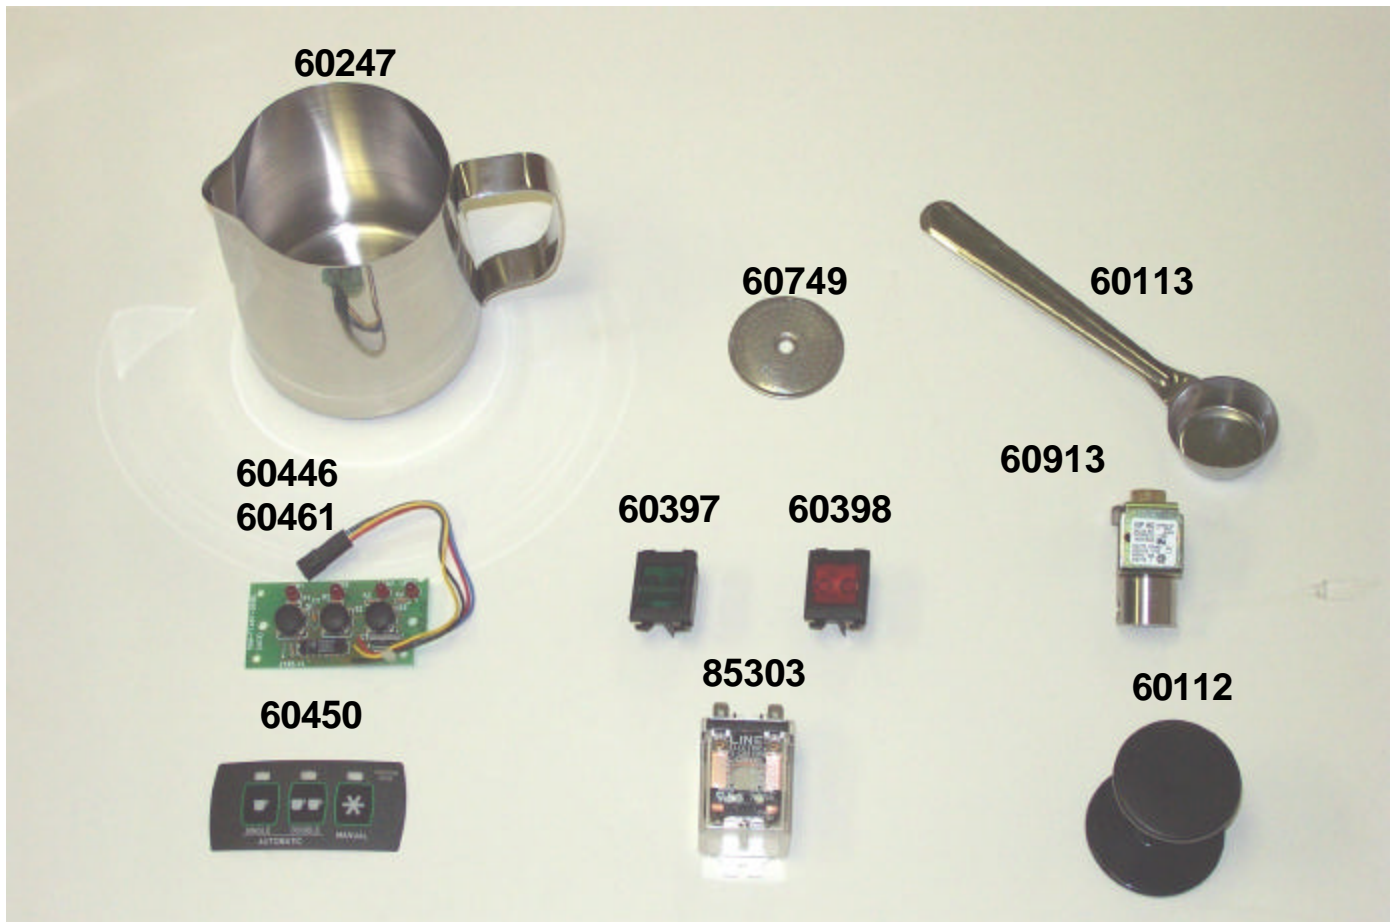

Espresso

Part #	Description
60112	Tamper
60113	Spoon, 7 gm
60247	Pitcher, steam 32 oz
60397	Switch, rocker green
60398	Switcher, rocker red
60446	Keyboard, left
60450	Decal, overlay
60461	Keyboard, right
60749	Screen
60913	Valve, 2-way solenoid
85303	Relay, 30A