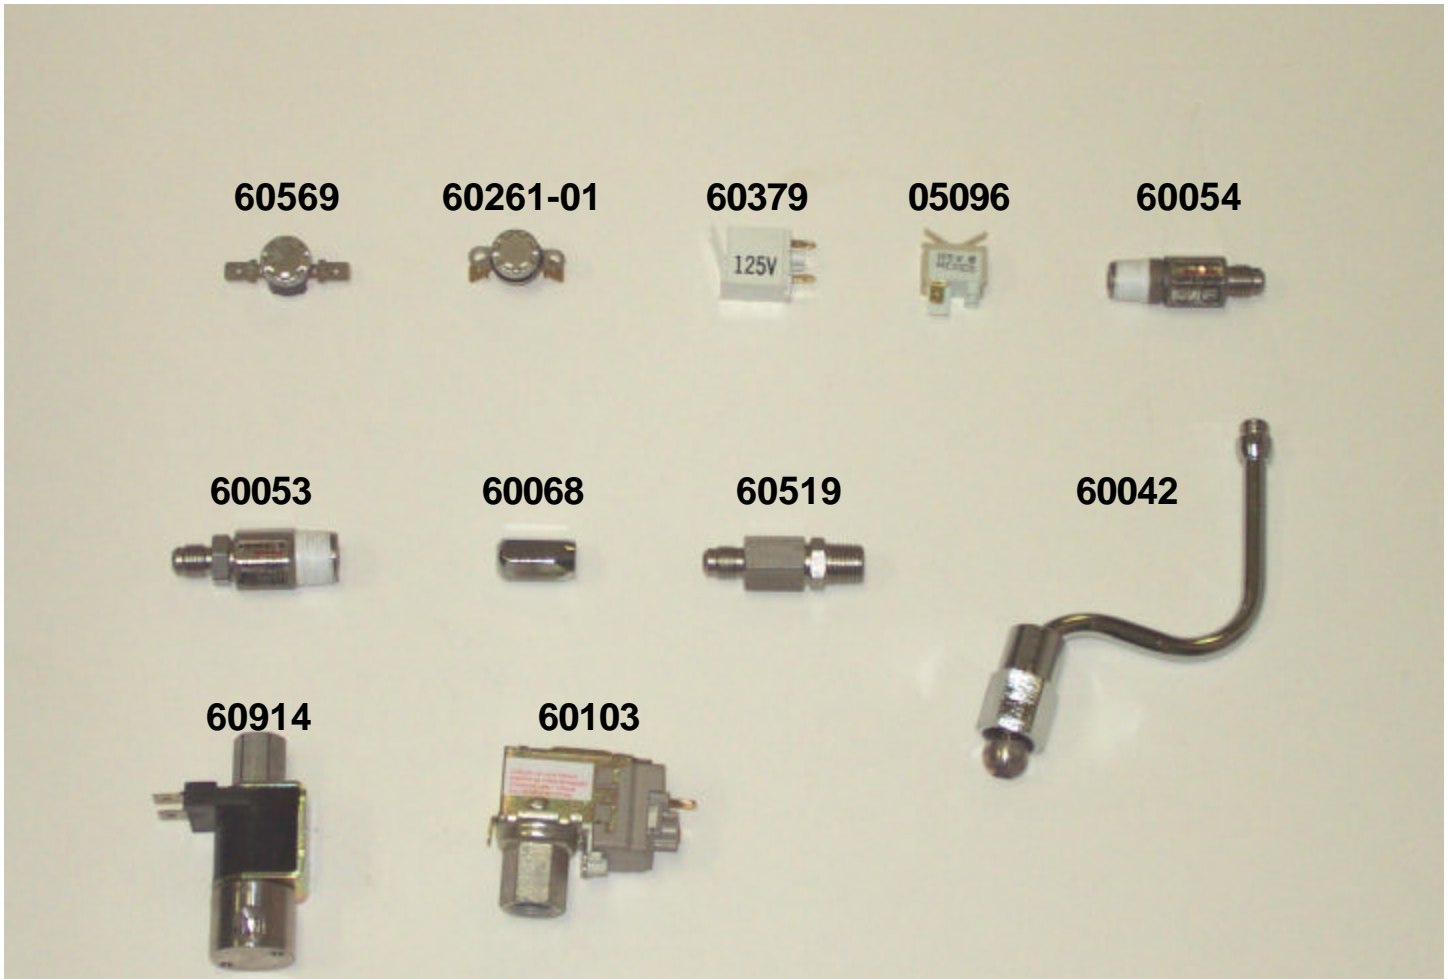

Espresso

Part #	Description
05096	Light indicator, red
60042	Wand, steam
60053	Valve, check 3/8 x 1/4
60054	Valve, check 1/4 x 1/4
60068	Tip, steam wand
60103	Control, pressure stat
60261-01	T-stat,
60379	Light, indicator amber
60519	Breaker, vacuum
60569	T-stat, High temp cutout
60914	Valve, 3-way solenoid